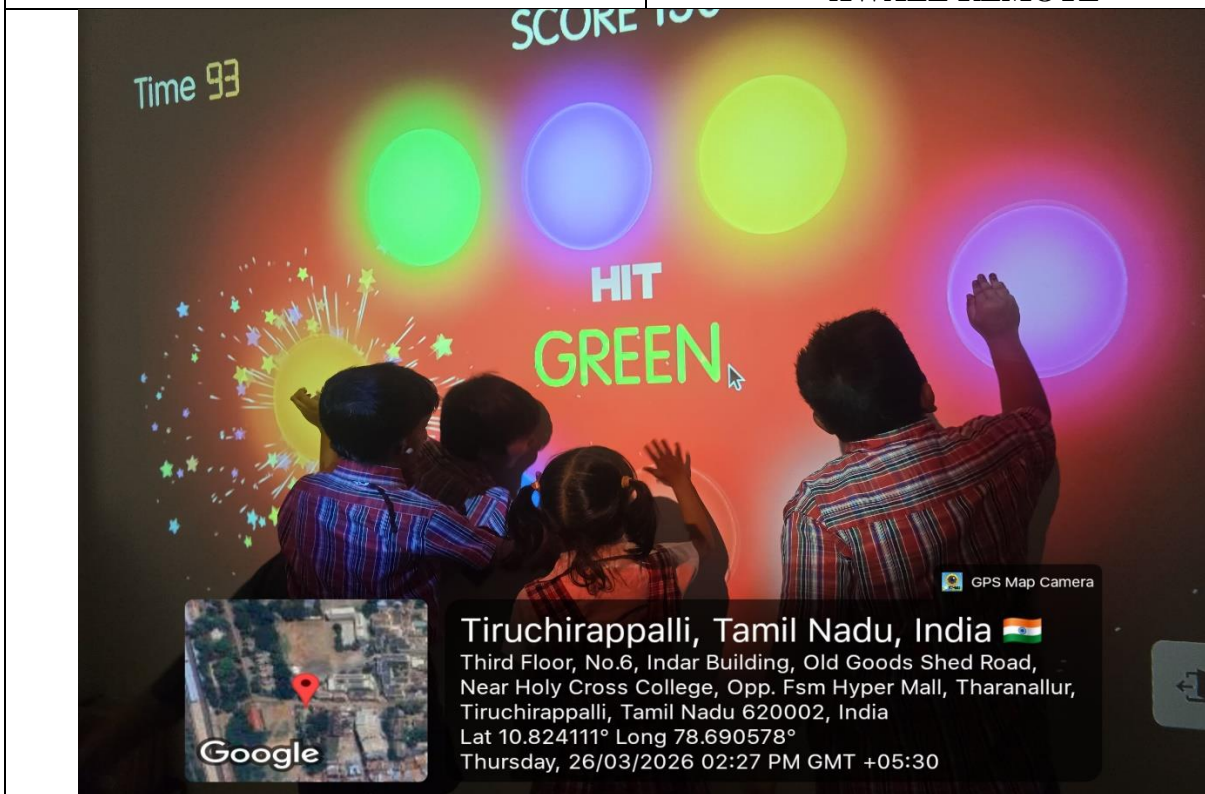

**EXPERIENTIAL LEARNING – XWALL
BALLS, PROJECTOR REMOTE AND
XWALL REMOTE**